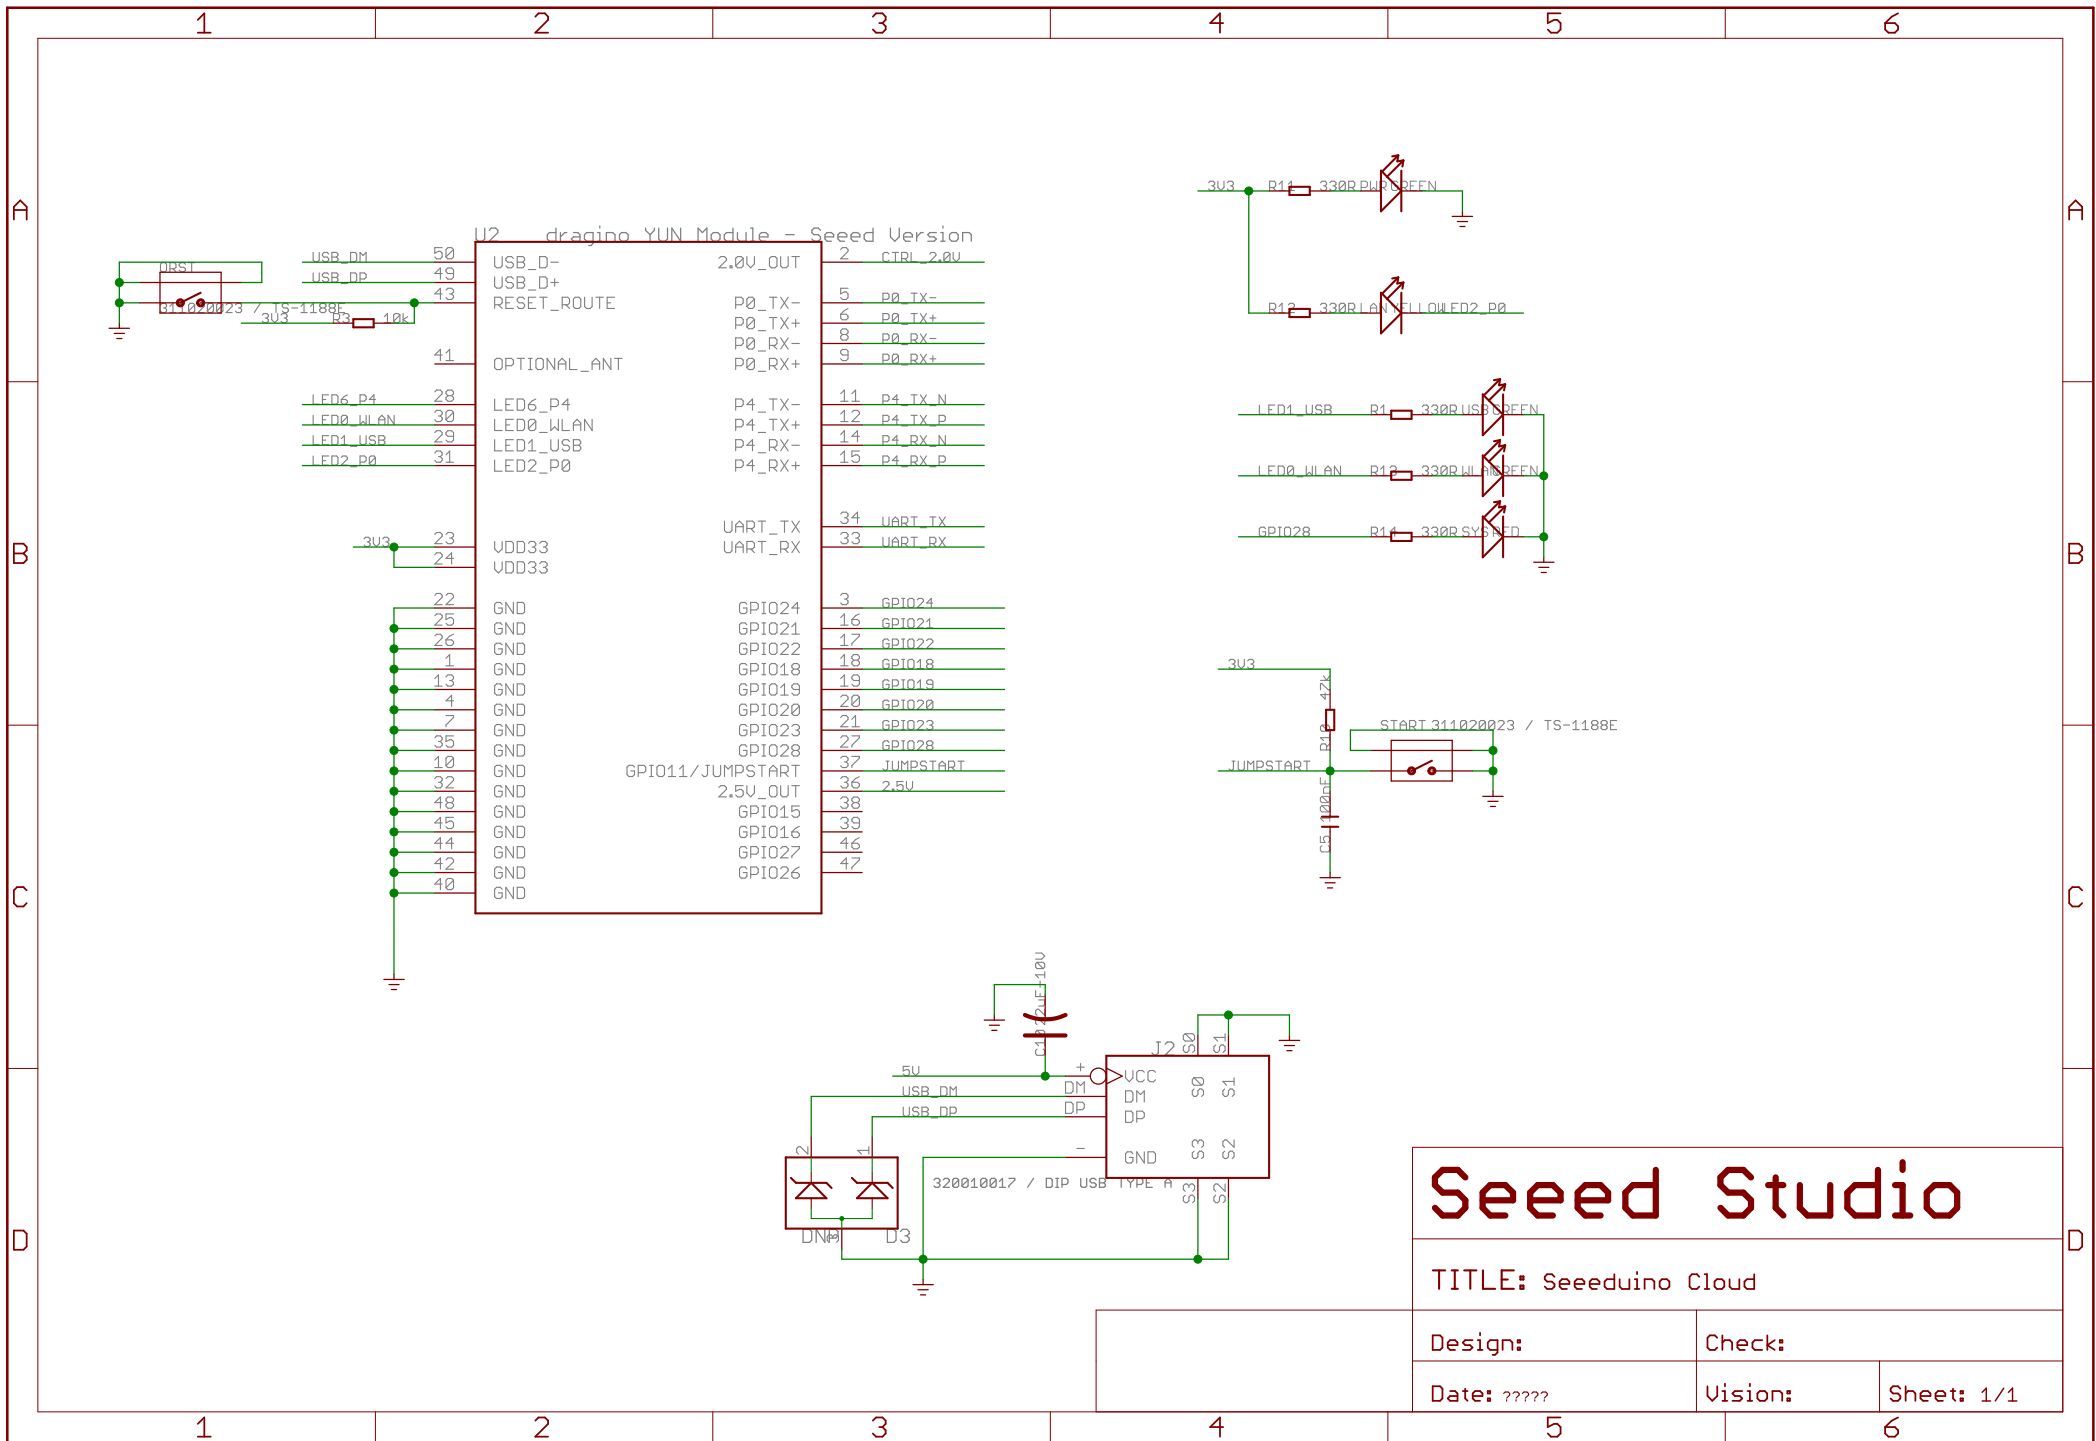

Seed Studio

TITLE: Seeduino Cloud

Design:	Check:	
Date: ?????	Vision:	Sheet: 1/1