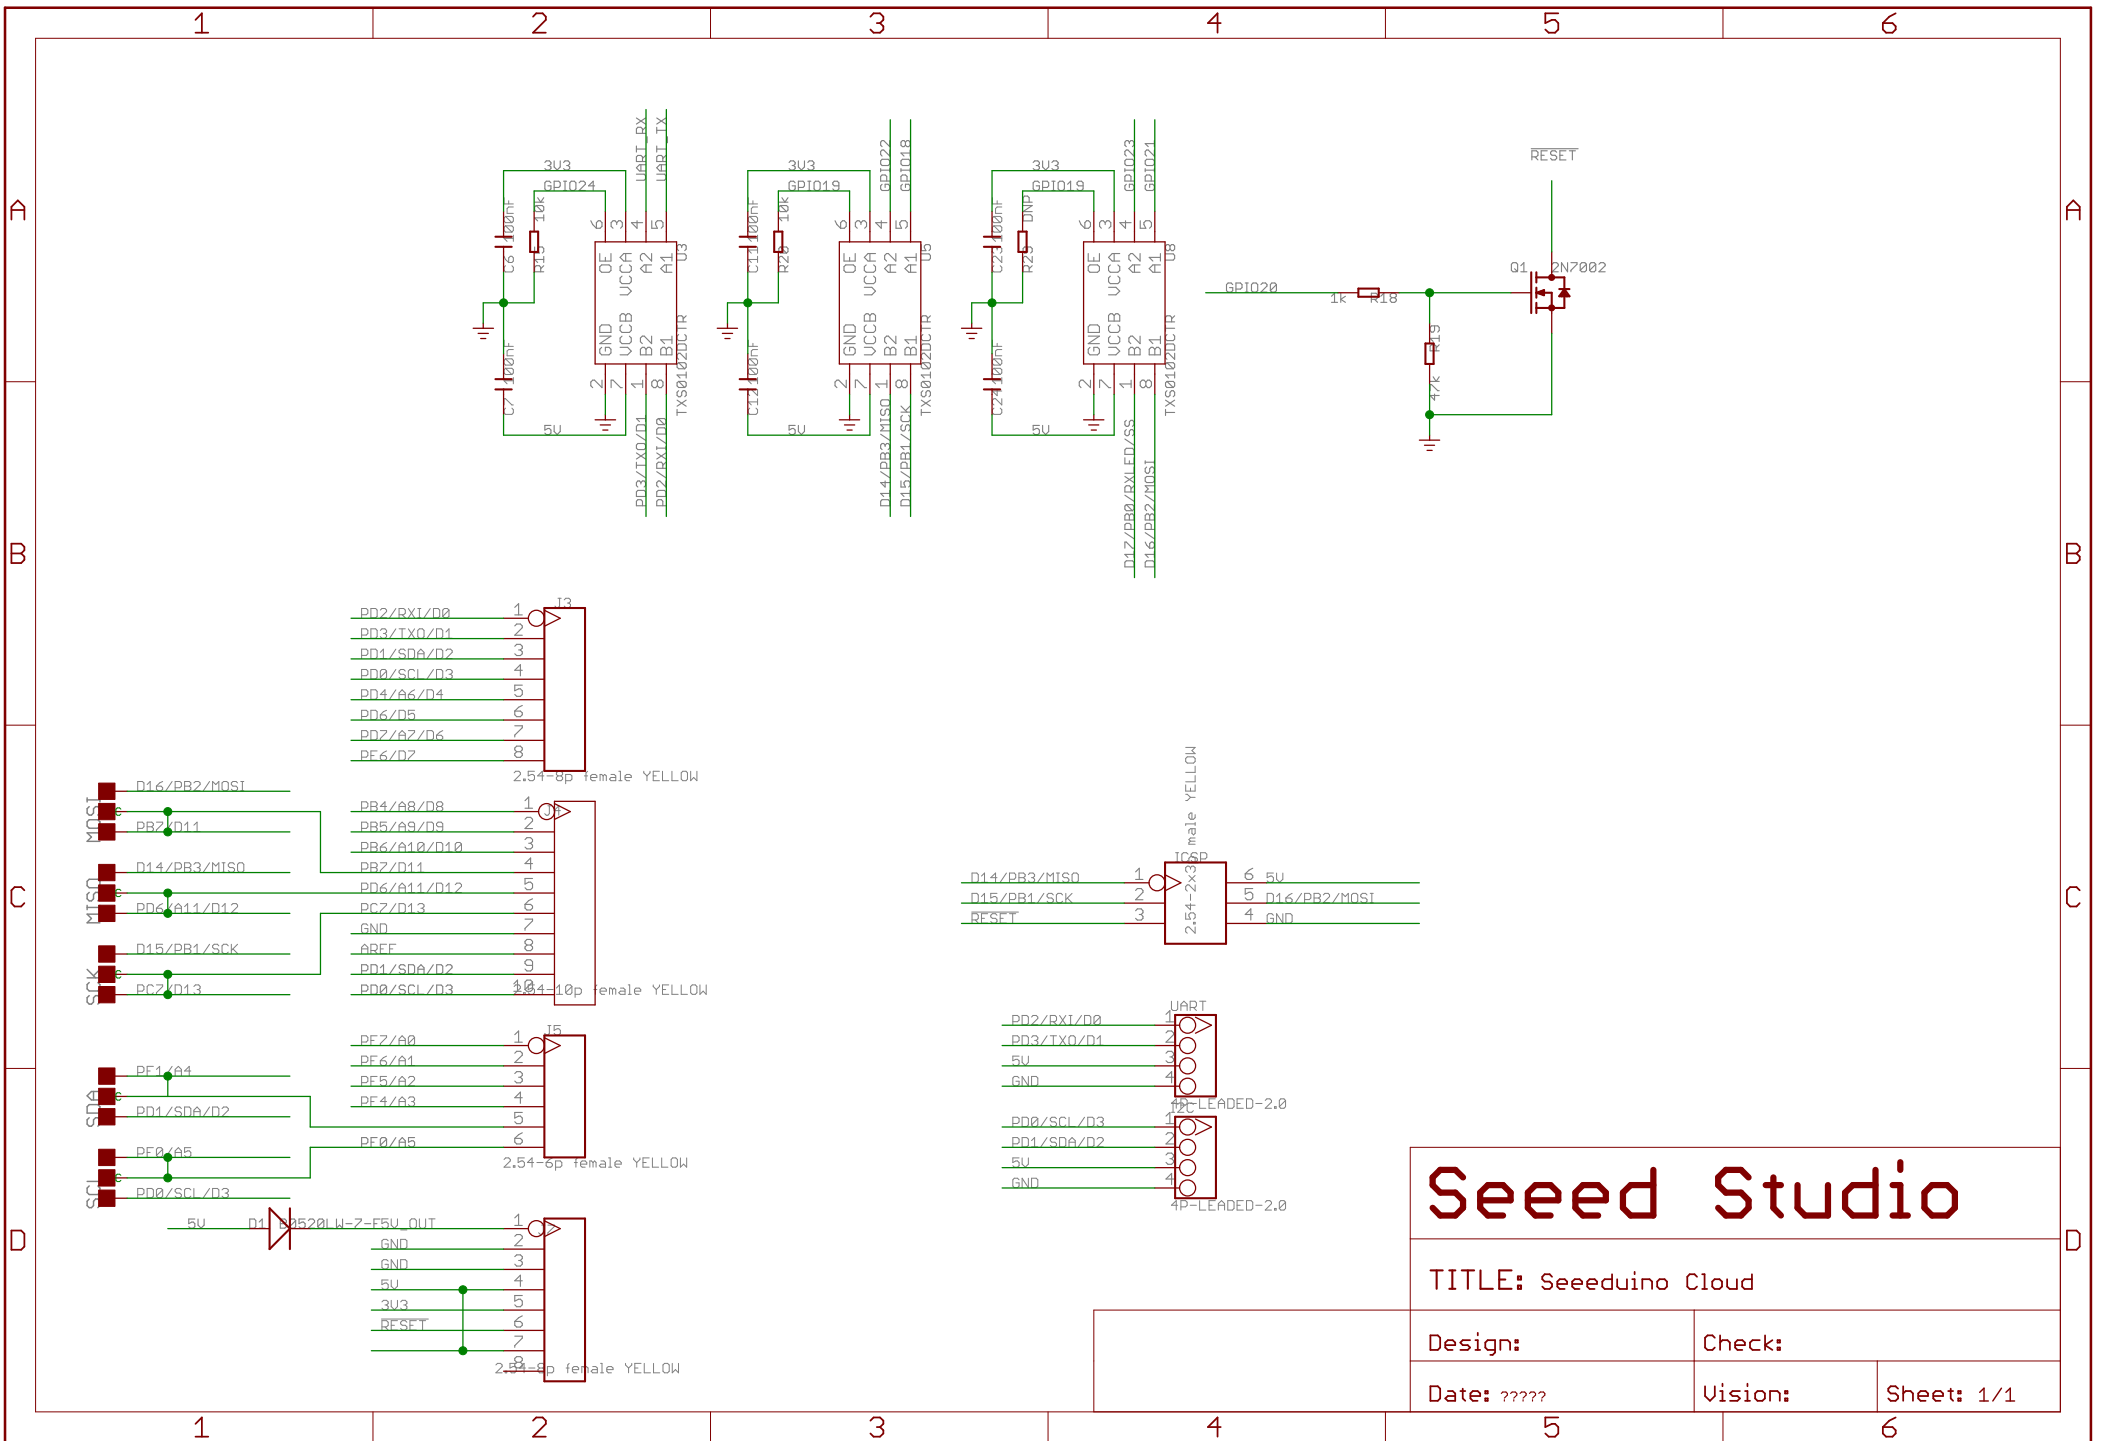

Seeed Studio

TITLE: Seedeino Cloud		
Design:	Check:	
Date: ?????	Vision:	Sheet: 1/1