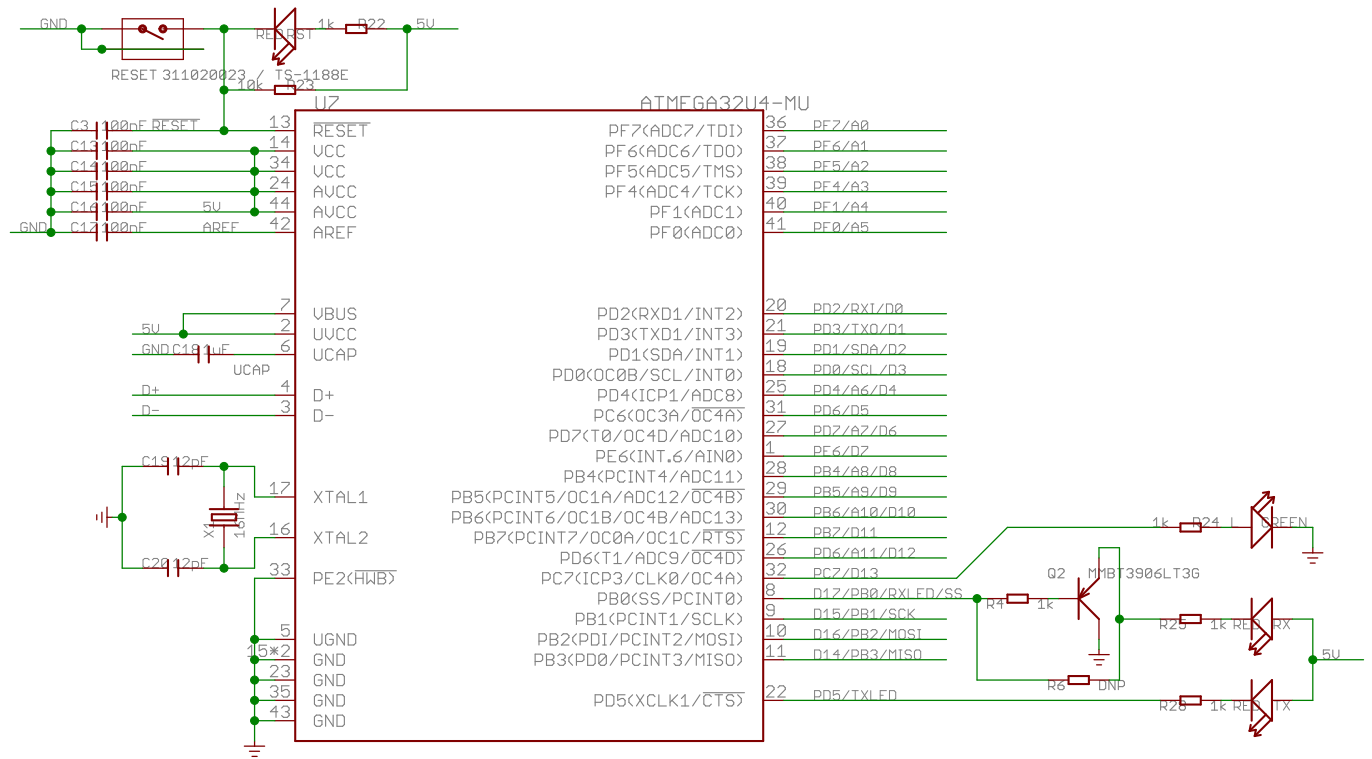

P2 P3 P1 P4

TP1 TP2 TP3

Seeed Studio		
TITLE: Seeeduino Cloud		
Design:	Check:	
Date: ?????	Vision:	Sheet: 1/1