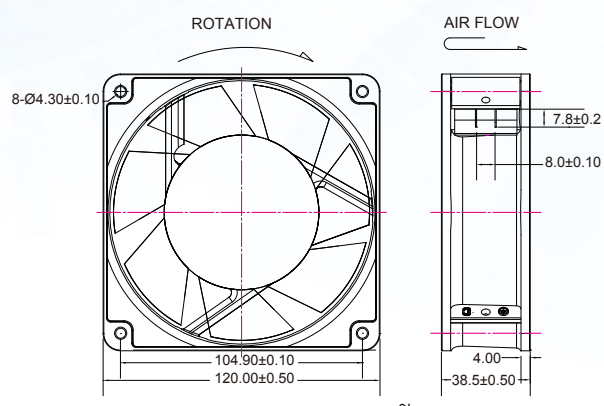

## 12038-7 【120x120x38 mm】

### Dimensions Drawing

### Specifications

Model	Bearing Type	Rated Voltage	Frequency	Rated Current	Power Consumption	Speed Reference	Air Flow		Static Pressure		Noise	Weight
		VAC	Hz	AMP	Watts	RPM	m3/min	CFM	mmH2O	Inch-H2O		
EC12038A1HBX-7	Ball	115	60	0.17	21	2700	2.83	100	7.6	0.299	41	480
EC12038A1HSX-7	Sleeve											
EC12038A2HBX-7	Ball	220/240	50	0.12	16	2500	2.72	96	6.65	0.262	40	480
EC12038A2HSX-7	Sleeve											